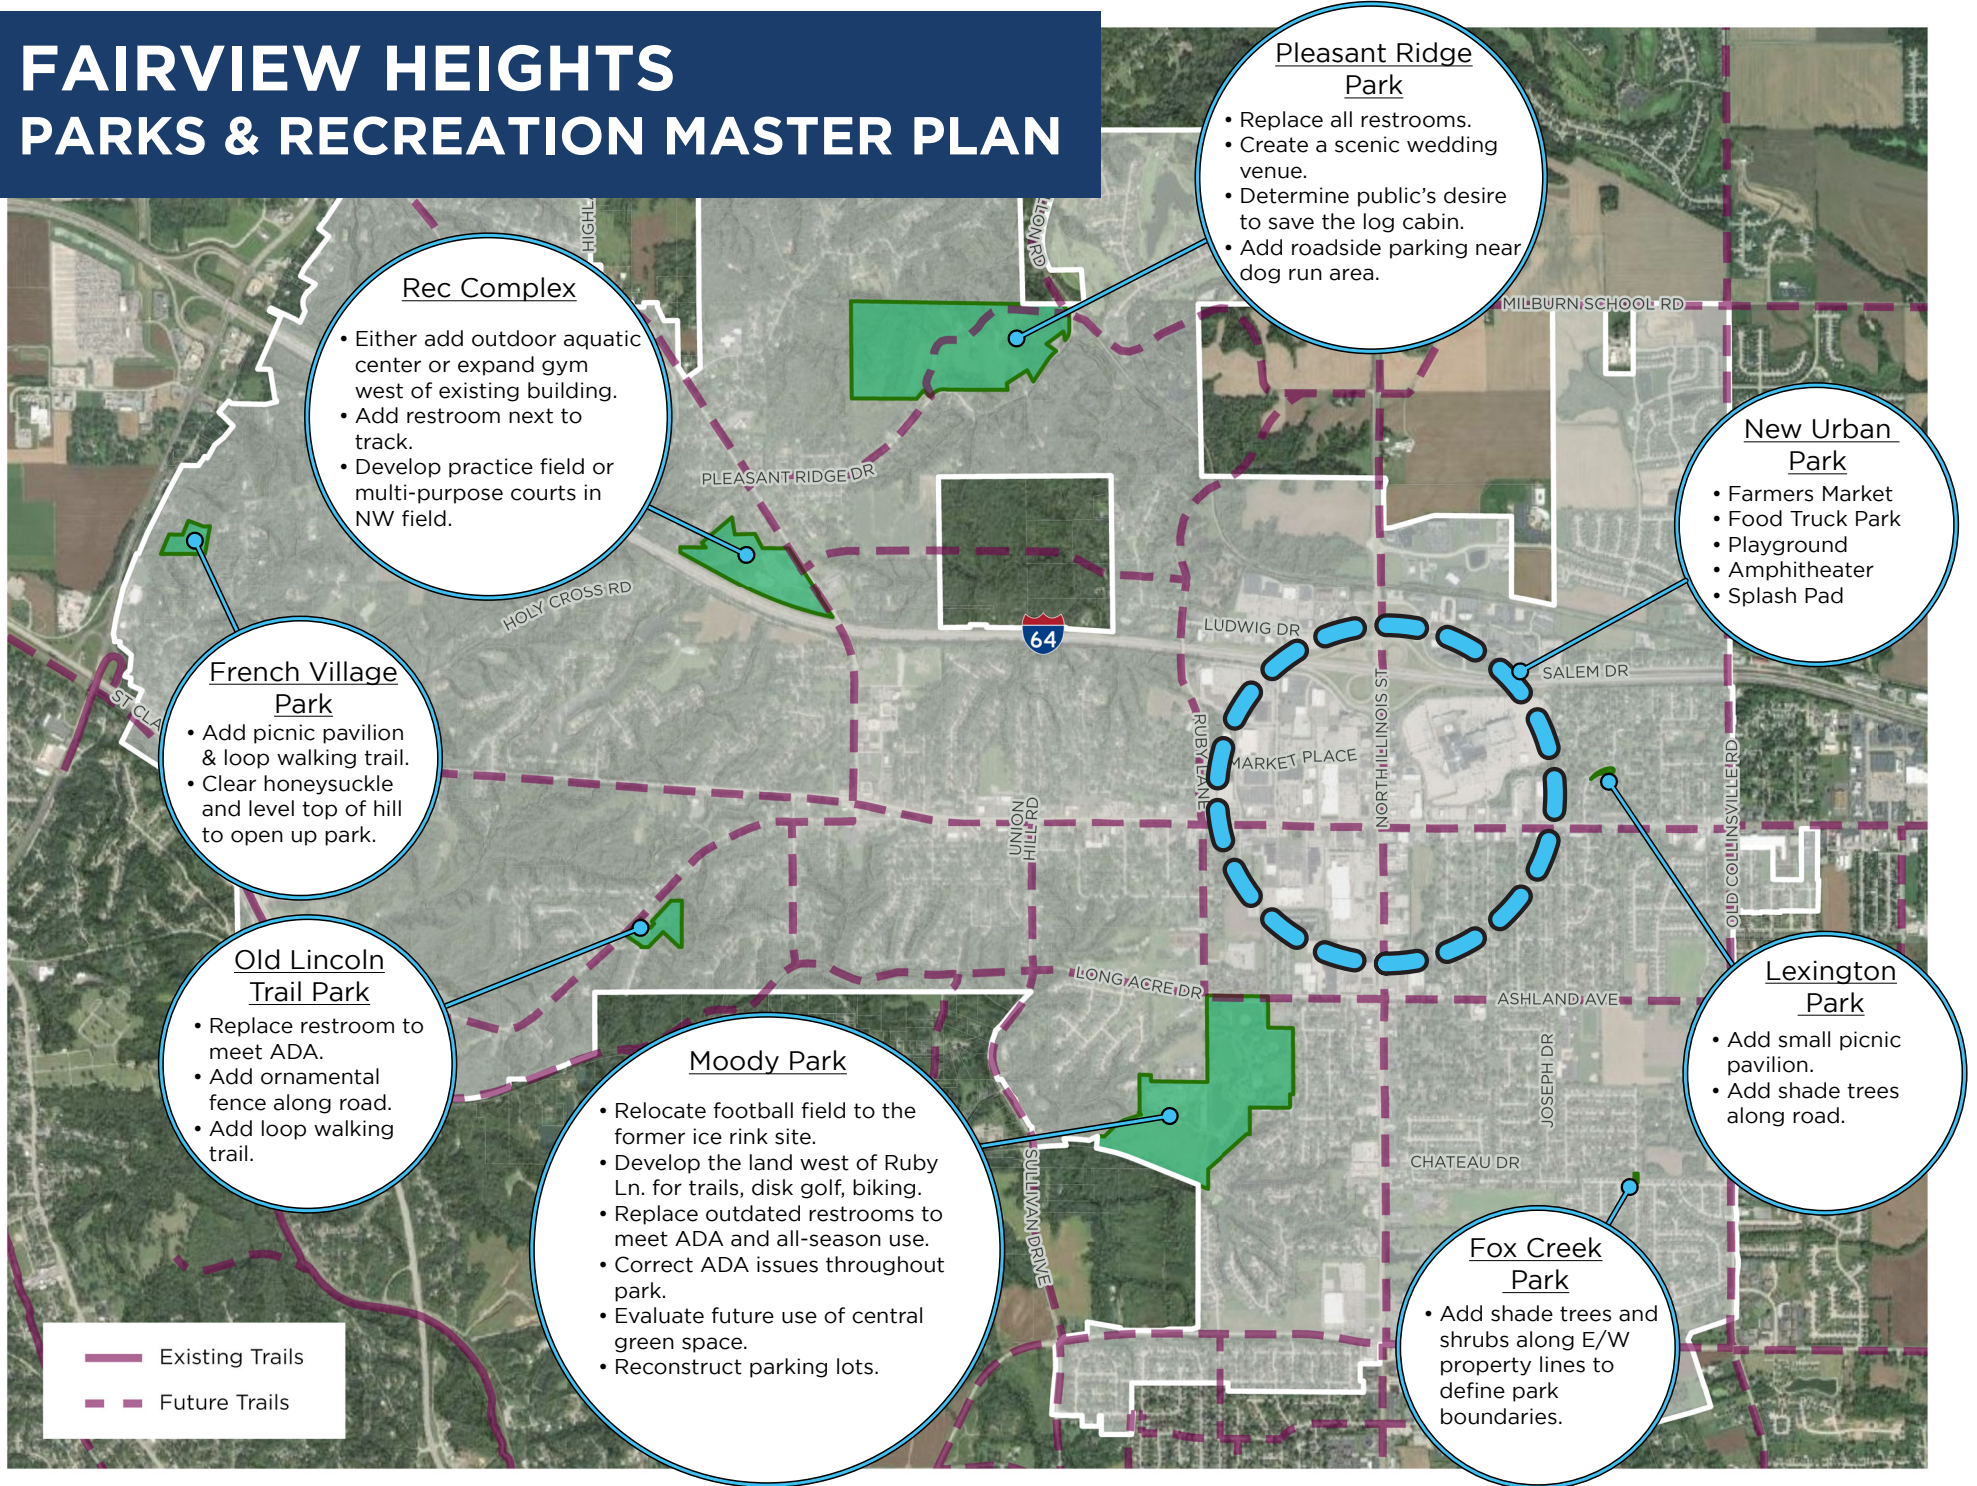

FAIRVIEW HEIGHTS PARKS & RECREATION MASTER PLAN

Rec Complex

- Either add outdoor aquatic center or expand gym west of existing building.
- Add restroom next to track.
- Develop practice field or multi-purpose courts in NW field.

French Village Park

- Add picnic pavilion & loop walking trail.
- Clear honeysuckle and level top of hill to open up park.

Old Lincoln Trail Park

- Replace restroom to meet ADA.
- Add ornamental fence along road.
- Add loop walking trail.

Pleasant Ridge Park

- Replace all restrooms.
- Create a scenic wedding venue.
- Determine public's desire to save the log cabin.
- Add roadside parking near dog run area.

New Urban Park

- Farmers Market
- Food Truck Park
- Playground
- Amphitheater
- Splash Pad

Lexington Park

- Add small picnic pavilion.
- Add shade trees along road.

Fox Creek Park

- Add shade trees and shrubs along E/W property lines to define park boundaries.