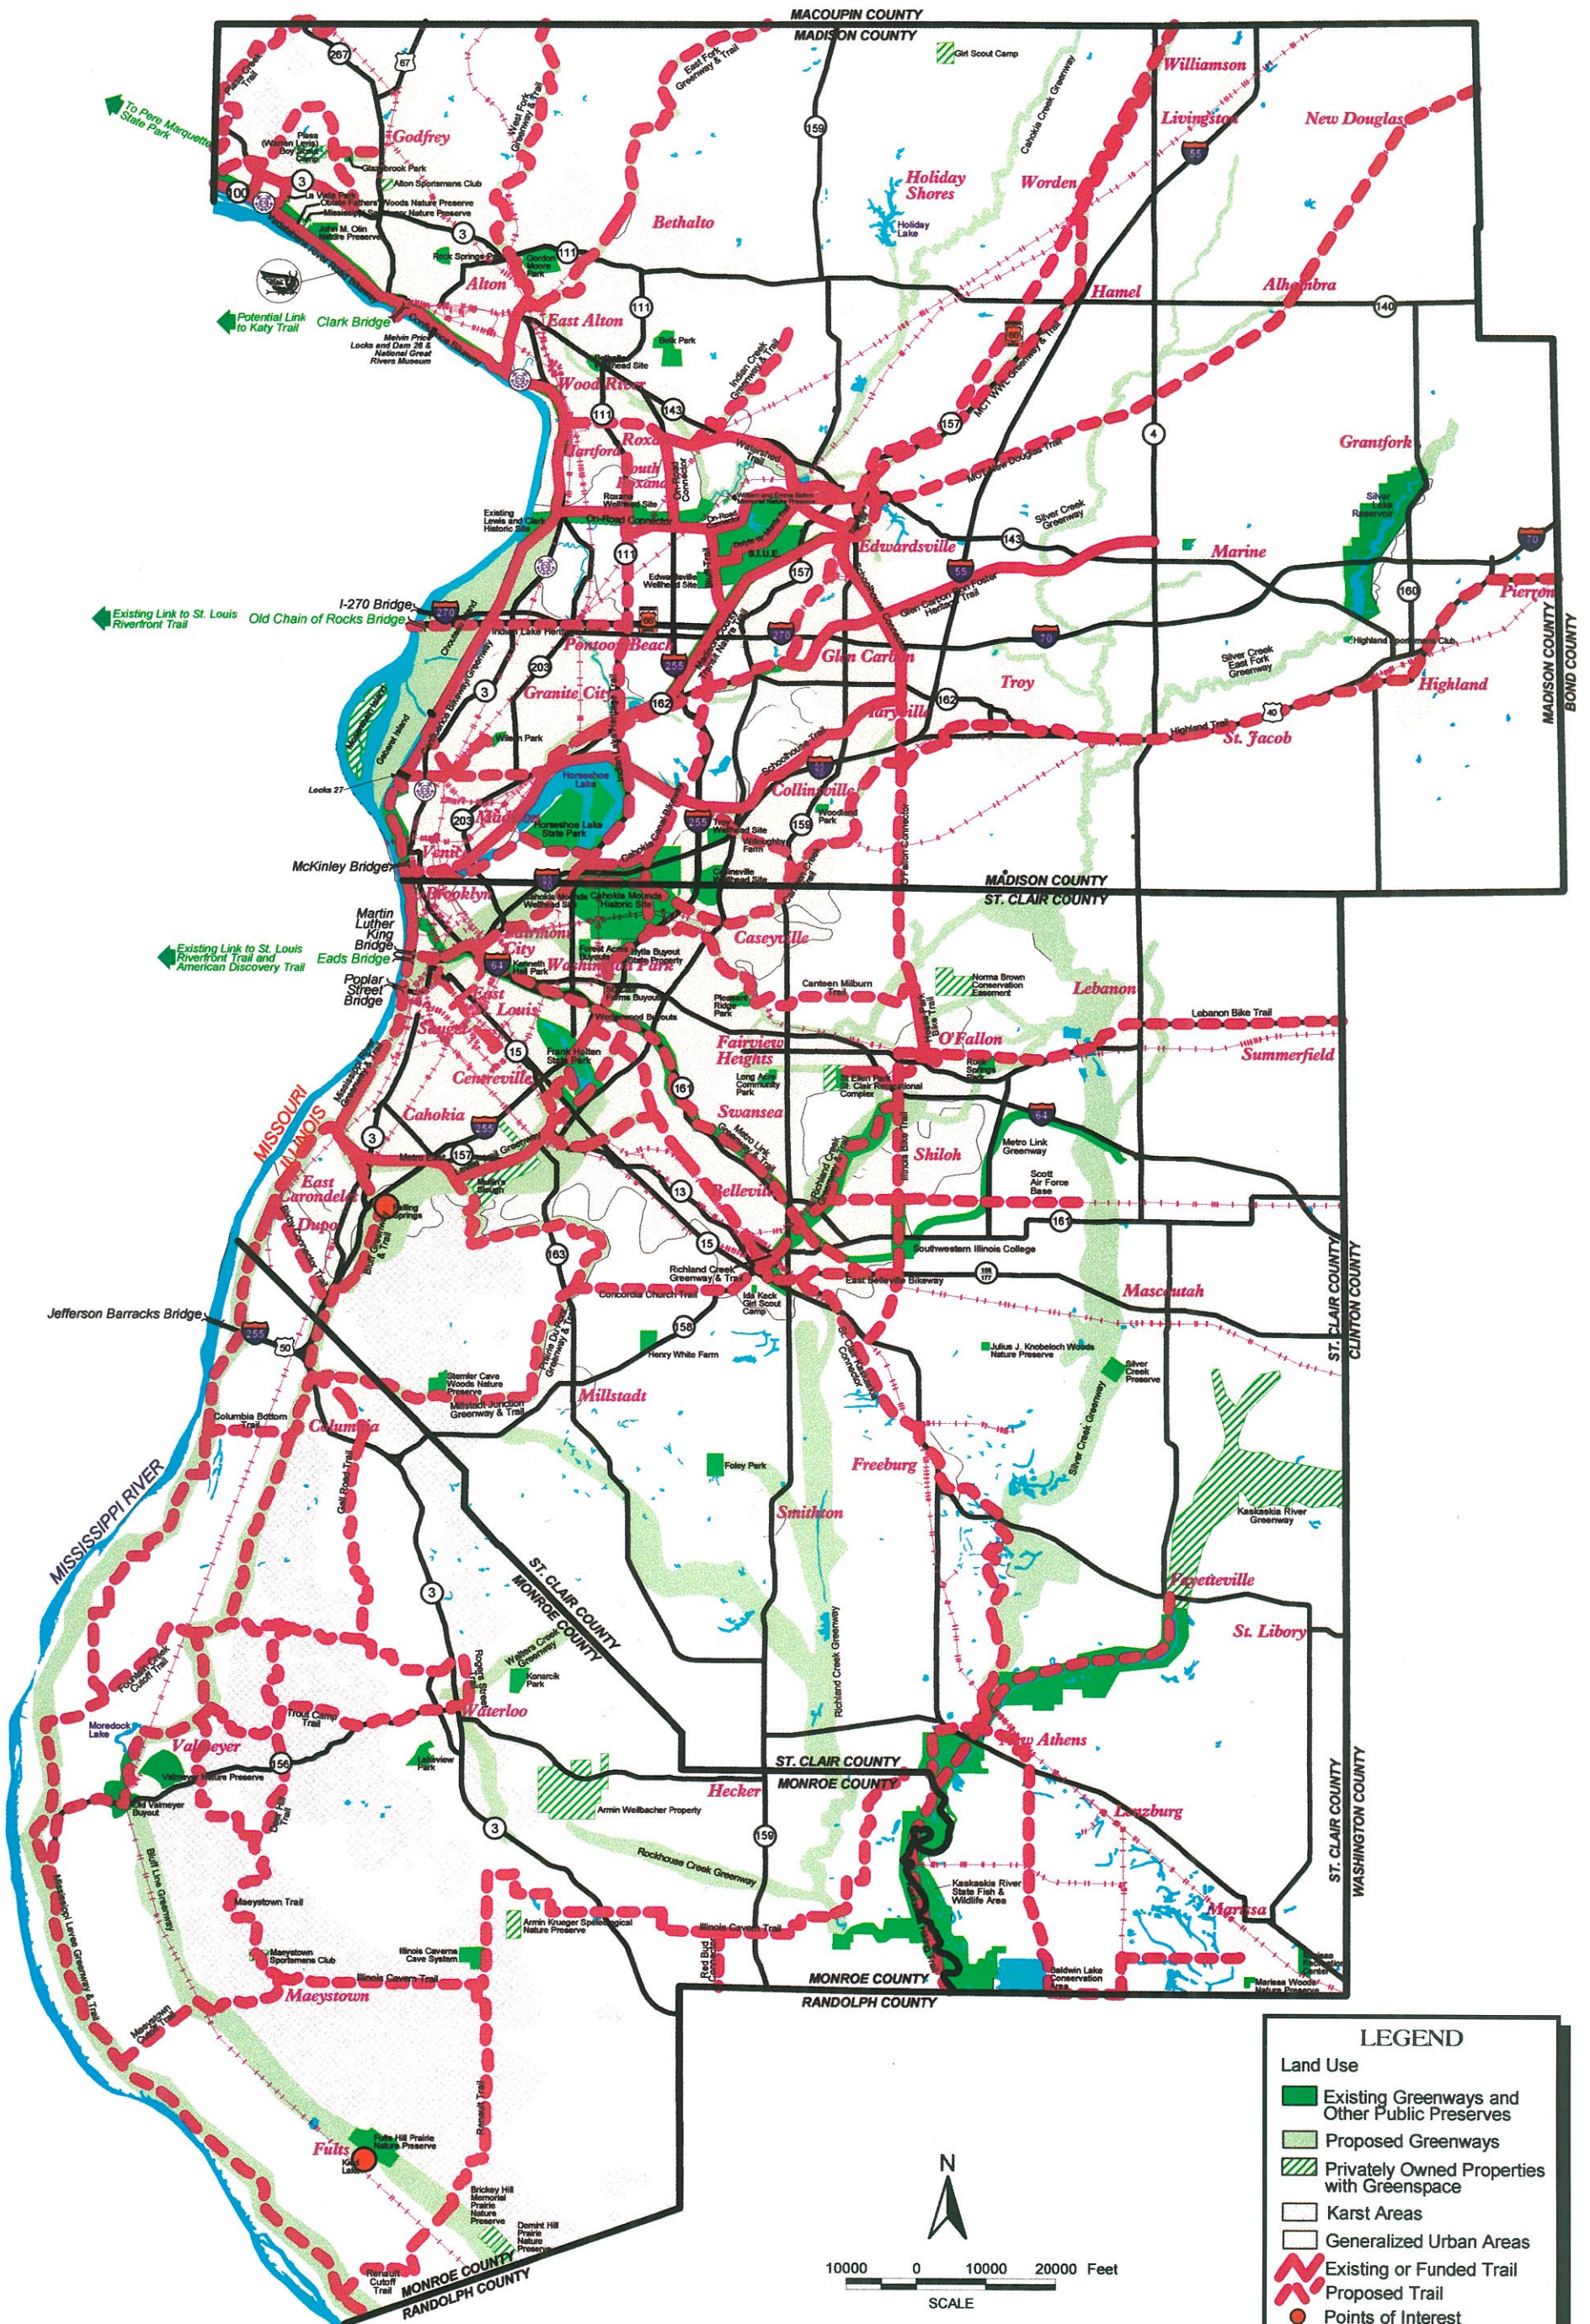

METRO EAST GREENWAY PLAN

LEGEND

- Land Use
- Existing Greenways and Other Public Preserves
- Proposed Greenways
- Privately Owned Properties with Greenspace
- Karst Areas
- Generalized Urban Areas
- Existing or Funded Trail
- Proposed Trail
- Points of Interest
- Great River Road
- Route 66